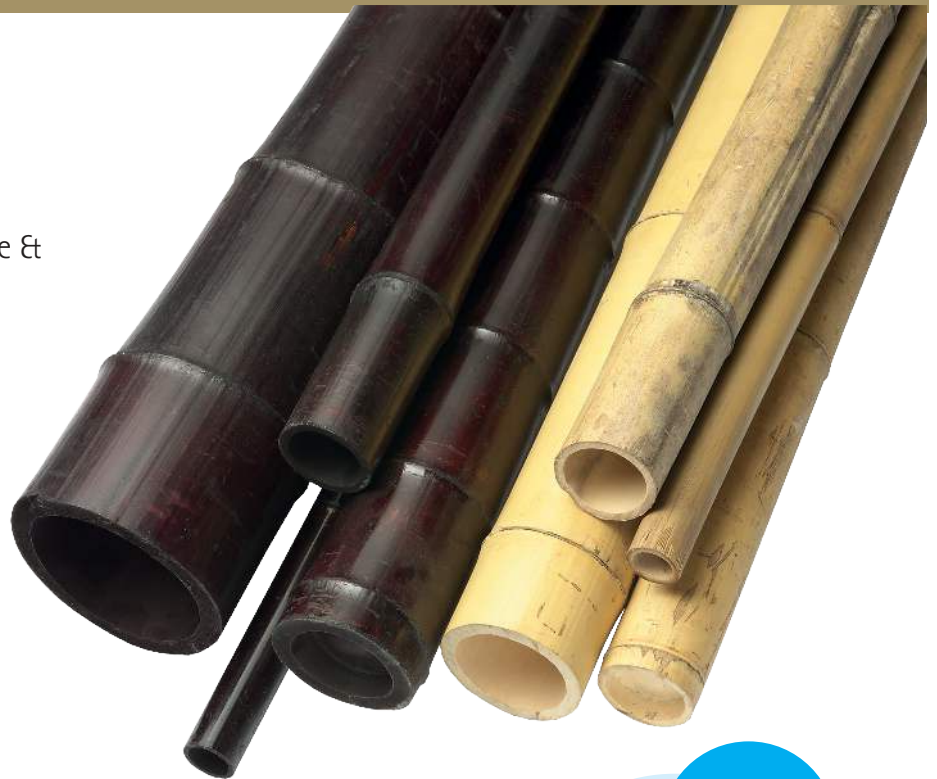

All Stake Supply

Bamboo Canes

FEATURES / BENEFITS:

- Natural bamboo canes are a strong and durable material which is used for plant and tree guard supports
- Bamboo canes are an economical alternative to hardwood stakes for small to medium sized plants
- Smooth and non abrasive
- Available in natural or green, and in assorted thicknesses and heights
- Australia's largest supplier of bamboo
- Green canes are coloured with vegetable dye

* AVAILABLE IN RETAIL PACK OF 20 STAKES

AVAILABLE IN RETAIL PACK OF 15 STAKES

Big Brother Bamboo

FEATURES / BENEFITS:

- Ideal for indoor or outdoor decorative use & water features
- Long lasting and durable
- Natural colour
- Stain or lacquer to suit décor
- Available in Black Stain

SPECIFICATIONS:

30-35mm x 2metres

50-55mm x 2metres

70-75mm x 2metres

100-105mm x 2metres

Tips

See wholesale price list for bale & bundle quantities.

Flower Sticks

FEATURES / BENEFITS:

- Machine rounded bamboo, forming a solid flower stick
- Ideal as a support for potted plants
- Inexpensive and easy to use
- Available in Green or Natural

SPECIFICATIONS:

2mm x 23cm (9")