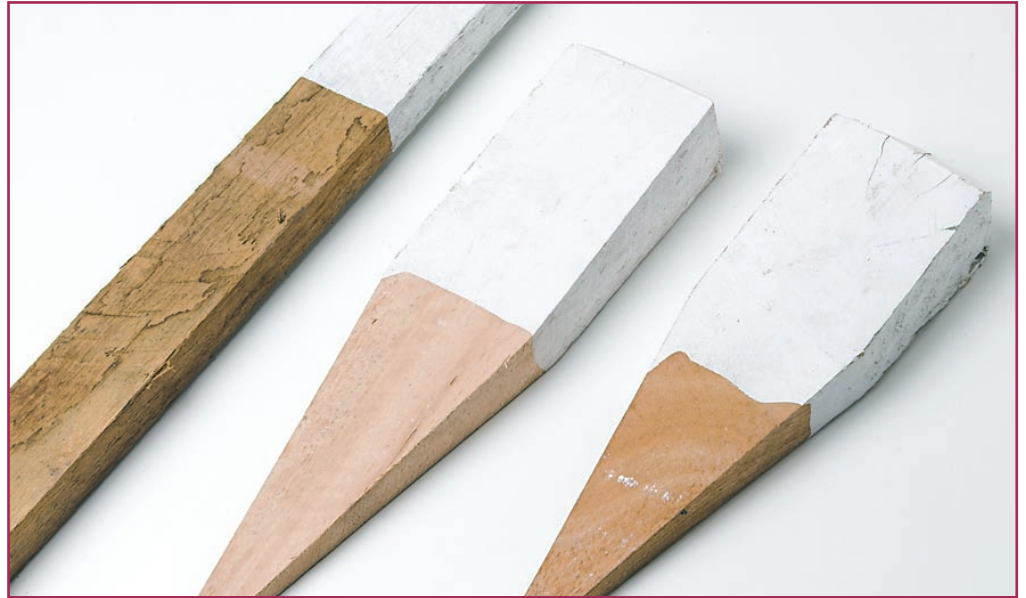

**All Stake
Supply**

ENVIRONMENTAL
TERRAIN
SOLUTIONS

Established 1976

**Phone Toll Free
1300 130 123**

60 Princes Street,
Riverstone, NSW 2765
Fax: (02) 9627 1521

allstakesupply.com.au

Hardwood Stakes and Edging

Survey Pegs

For more information on this product, please contact:

Troy Brooks
troy@allstakesupply.com.au

For customer service and account enquiries:

Jodie Russell
jodie@allstakesupply.com.au

FEATURES

- Quality hardwood graded and measured to specifications
- Painted white

SPECIFICATIONS

Indicator/Surveyors Pegs - incl point & paint
 50mm x 13mm (2" x 1/2") 0.45metre (1'6")
 50mm x 13mm (2" x 1/2") 0.6metre (2')
 50mm x 13mm (2" x 1/2") 0.75metre (2'6")
 50mm x 13mm (2" x 1/2") 0.9metre (3')