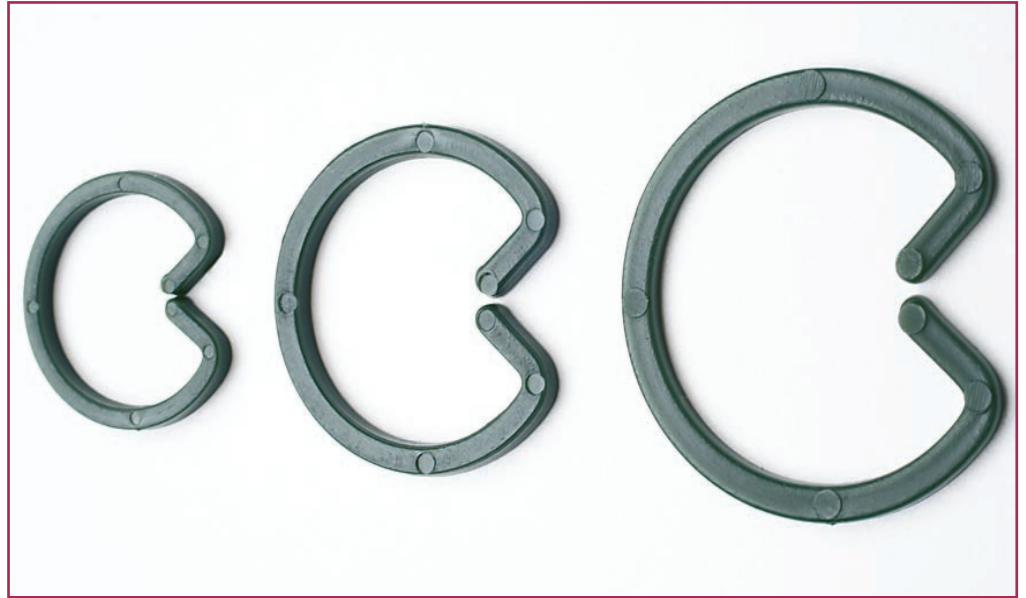

### FEATURES

- A very easy to use unique omega shaped clip for fastening plants to stakes
- Commonly used for orchids and other smaller plants
- Manufactured in Europe

### SPECIFICATIONS

16mm (1/2")  
20mm (3/4")  
25mm (1")